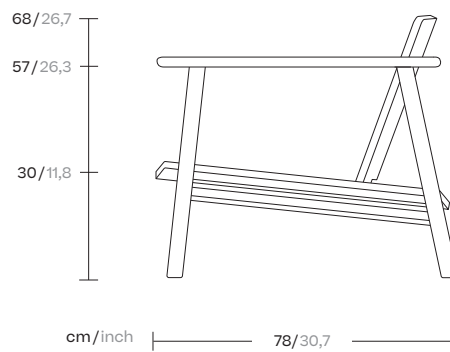

Riva

3 Seater sofa

by Jasper Morrison

kettal

3 Seater sofa

Designer
Jasper Morrison

Collection
Riva

Reference
KS2600700

1/2

cm/inch

The Riva collection of outdoor furniture is above all about achieving a certain atmosphere for the better enjoyment of outdoor space. The plank construction of seat and back follows a long and varied tradition of outdoor chairs made in similar ways, and which in this case provide a high level of comfort and good looks!