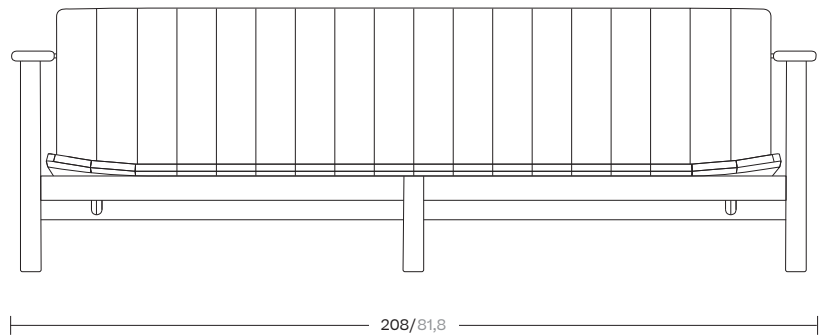

Riva

3 Seater sofa

by Jasper Morrison

kettal

3 Seater sofa

Designer
Jasper Morrison

Collection
Riva

Reference
KS2600700

1/2

cm/inch

The Riva collection of outdoor furniture is above all about achieving a certain atmosphere for the better enjoyment of outdoor space. The plank construction of seat and back follows a long and varied tradition of outdoor chairs made in similar ways, and which in this case provide a high level of comfort and good looks!

kettal

3 Seater sofa

Designer
Jasper Morrison

Collection
Riva

Reference
KS2600700

2/2

Maintenance

Clean with mild soap using a sponge or cloth. Be gentle during the cleaning process; avoid aggressive scrubbing of the fabric. After cleaning, ensure you remove any excess soap.