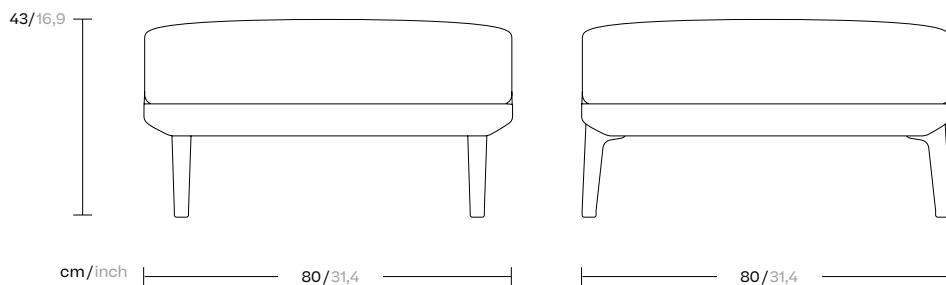

Bench 1 Seater

Designer
Rodolfo Dordoni

Collection
Boma

Reference
KS2500800

1/5

cm/inch

The Boma collection, designed by Rodolfo Dordoni for Kettal, was born from the need of high performances of outdoor environment, without sacrificing the increasing demand for comfort that new products have to face.

Therefore the structure is organized around a frame entirely made of aluminum, capable of hiding in the essentiality of its lines either the quality of the used materials and the chance of easy articulation in different compositions.

kettal