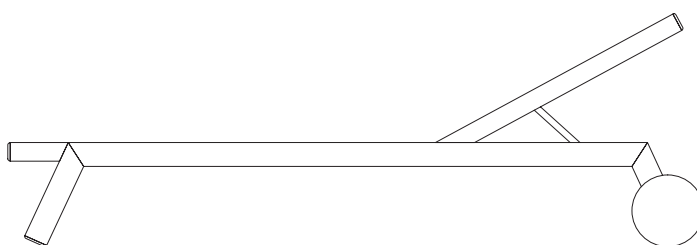

Molo

Deckchair with wheels

by Rodolfo Dordoni

kettal

Deckchair with wheels

Designer
Rodolfo Dordoni

Collection
Molo

Reference
KS4210900

1/2

This is an example of a modular sofa in its purest form. Its orthogonal geometry is based on a rectangular modularity design, which means it can be easily adapted to suit any situation and optimise the space in which it sits.

cm/inch

83,2/32,7

68,8/27

35,2/13,8

cm/inch

201/79,3

kettal

Deckchair with wheels