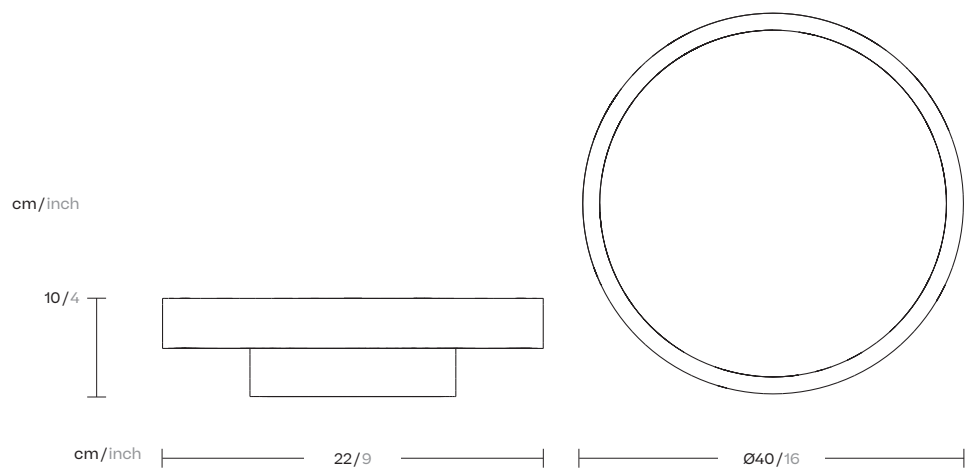

Totto
Large Ø40,
by Maddalena Casadei &
Dunja Weber

kettal

Totto Large Ø40

Designer
Maddalena Casadei &
Dunja Weber

Collection
Objects

Reference
57ATR95243

1/2

Totto is a collection of high-plates in matt white earthenware with colored glazing on the inside.

The Totto high-plates come in various diameters and heights. They stand out by their generous dimensions and their pure geometric shapes.

The Totto high-plates work well in groups as well as on their own. Use them as centerpiece, fruit-bowls, pocket emptiers and more. Available in five colors and in three sizes.

kettal

Totto Large Ø40

Designer
Maddalena Casadei &
Dunja Weber

Collection
Objects

Reference
57ATR95243

2/2

Materials

Ceramic