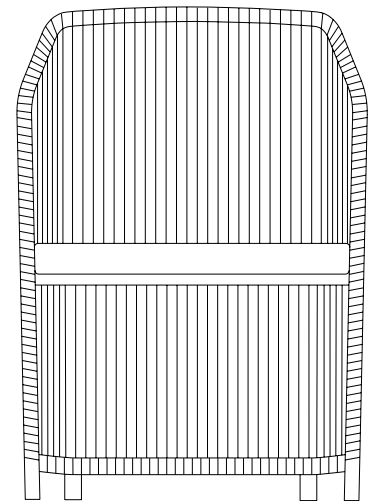

# Dining armchair lounge bela rope

Designer  
Rodolfo Dordoni

Collection  
Bitta Lounge

Reference  
KS7L00100

1/6

The new Bitta Lounge features a gentle, rounded design with sizes and proportions appropriate for small spaces. Thanks to its lightness and design it is ideal for public and residential areas, with seat and backrest cushions for greater ergonomic comfort.

cm/inch

80/31,4

49/19,3

43/16,9

cm/inch

61/24

5/1,9

59/23,2