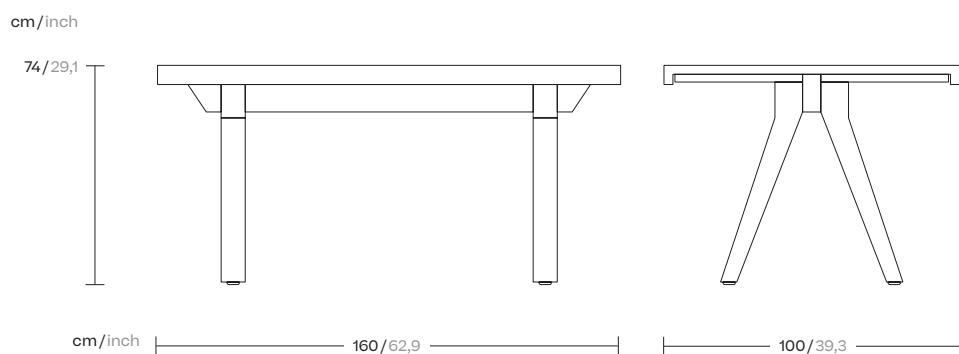

### teak

Designer  
Patricia Urquiola

Collection  
Vieques

Reference  
KS4102400

1/2

Kettal Vieques is a collection characterised by the combination of an aluminium frame with a new and revolutionary three-dimensional fabric, Nido d'Ape, with exceptional technical features, created especially for this collection and exclusively for Kettal.