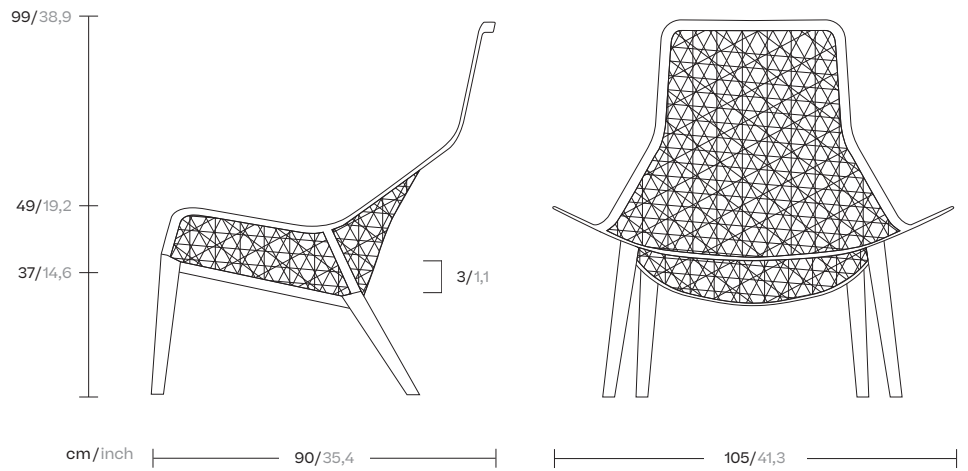

Maia

Relax armchair

by Patricia Urquiola

kettal

Relax armchair

Designer
Patricia Urquiola

Collection
Maia

Reference
KS6500400

cm/inch

kettal

Relax armchair

Designer
Patricia Urquiola

Collection
Maia

Reference
KS6500400

2/4

Materials