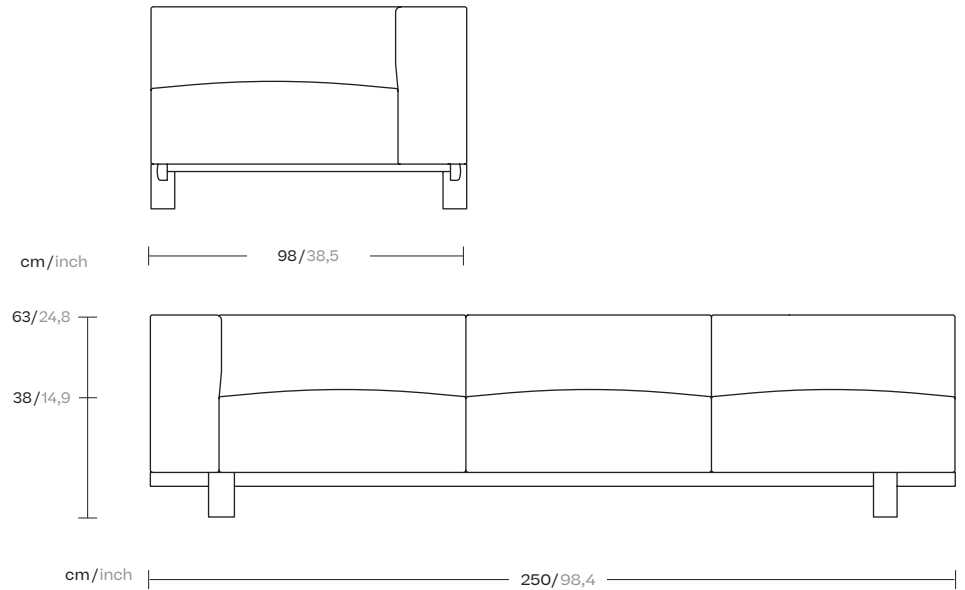

Molo

Left corner 3 seater
by Rodolfo Dordoni

kettal

Left corner 3 seater

Designer
Rodolfo Dordoni

Collection
Molo

Reference
GKS420900

1/3

This is an example of a modular sofa in its purest form. Its orthogonal geometry is based on a rectangular modularity design, which means it can be easily adapted to suit any situation and optimise the space in which it sits.

kettal

Left corner 3 seater

Designer
Rodolfo Dordoni

Collection
Molo

Reference
GKS420900

2/3

Seat/Back Options

3 Seats / 3 Backs
1 Seat / 3 Backs
1 Seat / 1 Back