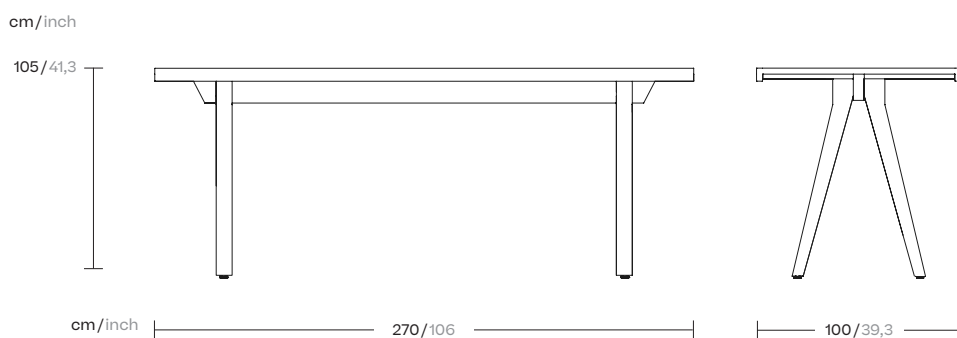

Vieques

Dining High Table

10 Guests 270 Alu Legs

by Patricia Urquiola

kettal

Dining High Table 10 Guests 270 Alu Legs

Designer
Patricia Urquiola

Collection
Vieques

kettal

Dining High Table 10 Guests 270 Alu Legs

Designer
Patricia Urquiola

Collection
Vieques

Reference
KS4103400

2/2

Maintenance

Clean with mild soap using a sponge or cloth. Be gentle during the cleaning process; avoid aggressive scrubbing of the fabric. After cleaning, ensure you remove any excess soap.