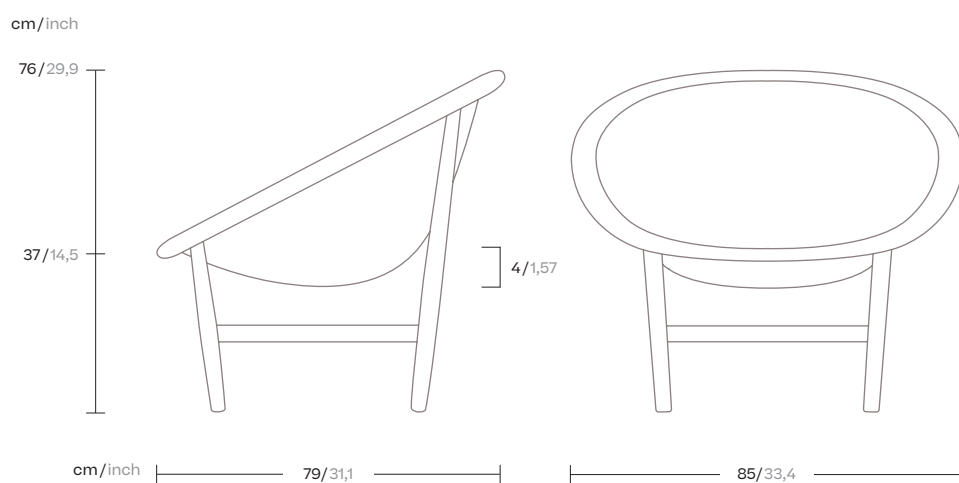

Indoor club chair

Designers
Nanna and Jørgen Ditzel

Collection
Basket

Reference
KS1000200

1/3

Kettal edits the Basket chair, created in the 1950s by Danish designers Nanna and Jørgen Ditzel. The Basket chair, made from oak, comes in its original version created by the Ditzel, hand-braided in wicker, and in an outdoor version, made from artificial fibre and teak.

kettal