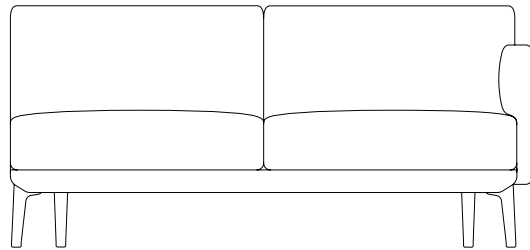

Boma

Right corner 2 seater

“end”

by Rodolfo Dordoni

kettal

Right corner 2 seater “end”

Designer
Rodolfo Dordoni

Collection
Boma

Reference
KS2501400

1/5

cm/inch

172/67,7

79/31,1

66/25,9

43/16,9

cm/inch

92/36,2

The Boma collection, designed by Rodolfo Dordoni for Kettal, was born from the need of high performances of outdoor environment, without sacrificing the increasing demand for comfort that new products have to face. Therefore the structure is organized around a frame entirely made of aluminum, capable of hiding in the essentiality of its lines either the quality of the used materials and the chance of easy articulation in different compositions.

kettal

Right corner 2 seater “end”

Designer
Rodolfo Dordoni

Collection
Boma

Reference
KS2501400

2/5

Materials

Fabric
Heavy Load 100.000 Cycles,
Heavy Load Resistant 1000
Decitex, Kettalize-It, Resist U.v.
En-581-4, Easy Clean, Abrasion,
Resistance 30.000 Cycles,
Quickdry