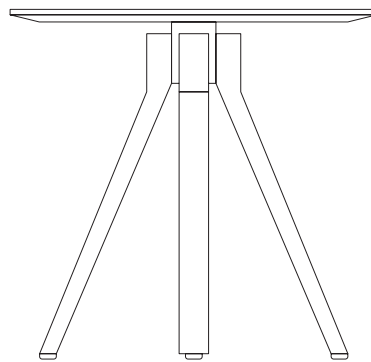

Vieques

Dining table

4 guests

by Patricia Urquiola

kettal

Dining table 4 guests

Designer
Patricia Urquiola

Collection
Vieques

Reference
KS4102000

1/2

Kettal Vieques is a collection characterised by the combination of an aluminium frame with a new and revolutionary three-dimensional fabric, Nido d'Ape, with exceptional technical features, created especially for this collection and exclusively for Kettal.

cm/inch

74/29,1

cm/inch

54/21,2

80/31,5

90/35,4

kettal

Dining table 4 guests