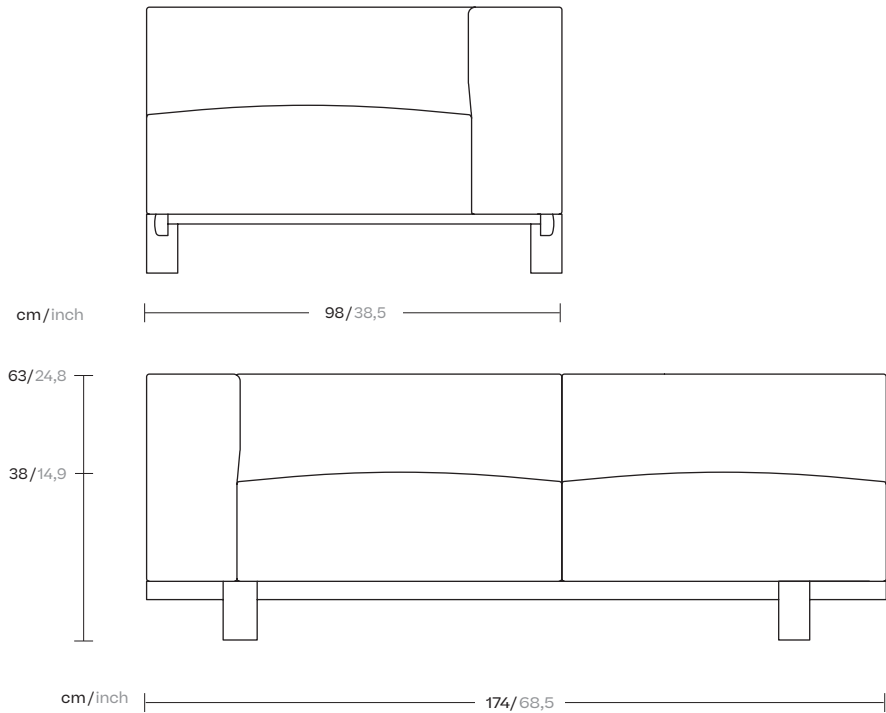

Molo

Left corner 2 seater
by Rodolfo Dordoni

kettal

Left corner 2 seater

Designer
Rodolfo Dordoni

Collection
Molo

Reference
GKS420300

1/3

This is an example of a modular sofa in its purest form. Its orthogonal geometry is based on a rectangular modularity design, which means it can be easily adapted to suit any situation and optimise the space in which it sits.

kettal

Left corner 2 seater

Designer
Rodolfo Dordoni

Collection
Molo

Reference
GKS420300

2/3

Seat/Back Options

2 Seats / 2 Backs
1 Seat / 2 Backs
1 Seat / 1 Back