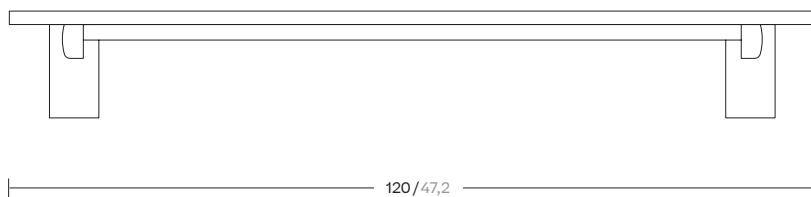

Centre table 120x120

Designer
Rodolfo Dordoni

Collection
Molo

Reference
KS4210700

1/2

This is an example of a modular sofa in its purest form. Its orthogonal geometry is based on a rectangular modularity design, which means it can be easily adapted to suit any situation and optimise the space in which it sits.

Each module can be taken apart and re-organised, creating new uses and configurations.

The design is aesthetically minimalistic with intentionally oversized pieces.

On the other hand, the decorative elements have conscientiously not been emphasised in order to give centre stage to the various combinations of fabric, colours and carefully selected details.