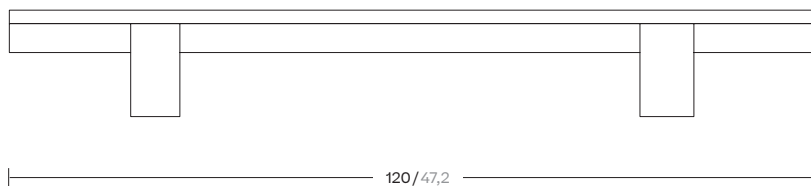

cm/inch

20,6/8,1

cm/inch