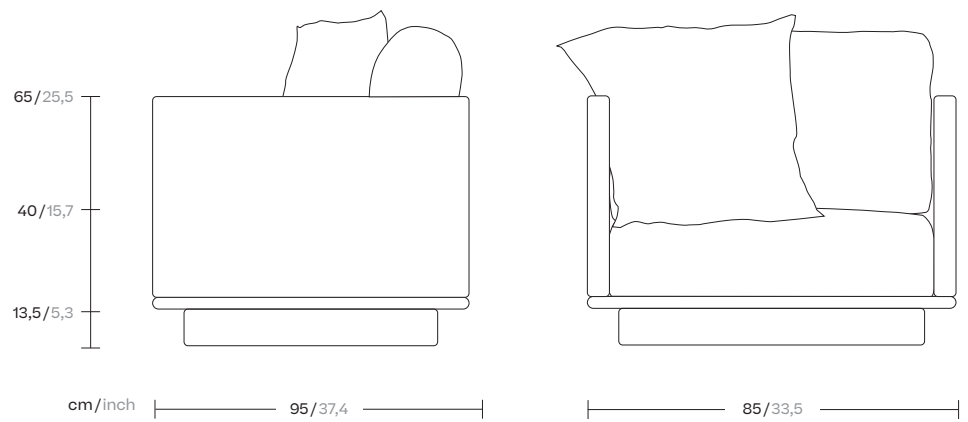

Giro Aluminium
1 Seater sofa,
by Vincent Van Duysen

kettal

1 Seater sofa

Designer
Vincent Van Duysen

Collection
Giro Aluminium

Reference
KS7402200

1/2

Giro is a collection which can blend into interiors and exteriors due to its tactility and pure lines. In Giro, we have some variety of shapes, textures and materials (see the difference between the seating items and the coffee and side tables). And still all the items merge harmoniously together to create a warm, tactile and pleasant atmosphere.

cm/inch

kettal

1 Seater sofa

Designer
Vincent Van Duysen

Collection
Giro

Reference
KS7400200

2/2

Maintenance

 Adjustable Legs

kettal