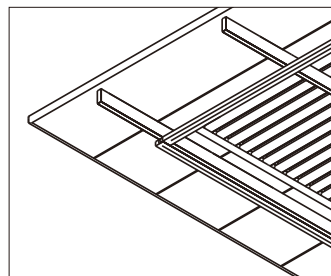

Bioclimatic with LED + Canopy