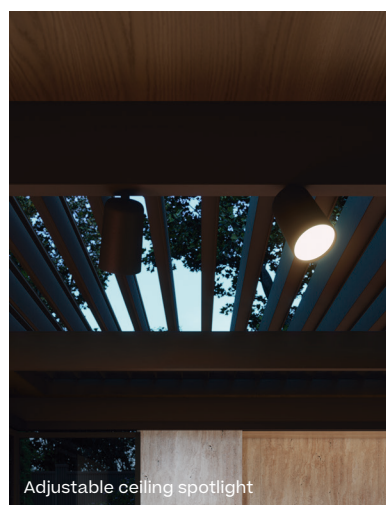

Within, an eclectic mix of lighting fixtures stands ready to fulfill any lighting need. Versatile ceiling spotlights offer the freedom to focus beams precisely, whether for highlighting art pieces or illuminating workspaces. Adding a touch of sophistication are the suspended pendant lights, gracefully dangling to infuse spaces with a refined ambiance. Complementing these are the overhead luminaires, ensuring uniform brightness throughout the area. Furthermore, the perimeter interior is adorned with an assortment of lighting styles, each contributing uniquely to the overarching ambiance. From warm, inviting hues to cool, contemporary tones, every corner boasts its distinctive luminous personality.

To add to the allure, all these lighting alternatives come with the added convenience of dimmability, effortlessly adjustable to suit any mood or occasion. Whether through a dedicated remote control or the intuitive Kode App, users wield the power to tailor their lighting experience to perfection, granting them unparalleled flexibility and customization options.