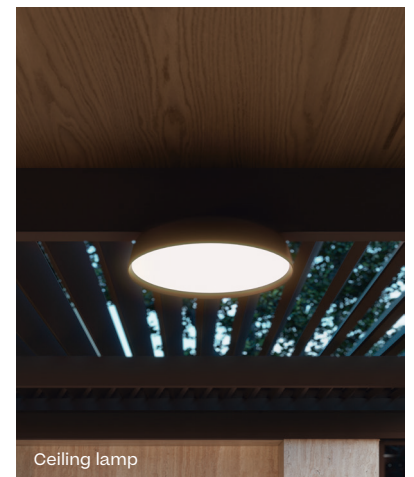

Within, an eclectic mix of lighting fixtures stands ready to fulfill any lighting need. Versatile ceiling spotlights offer the freedom to focus beams precisely, whether for highlighting art pieces or illuminating workspaces. Adding a touch of sophistication are the suspended pendant lights, gracefully dangling to infuse spaces with a refined ambiance. Complementing these are the overhead luminaires, ensuring uniform brightness throughout the area. Furthermore, the perimeter interior is adorned with an assortment of lighting styles, each contributing uniquely to the overarching ambiance. From warm, inviting hues to cool, contemporary tones, every corner boasts its distinctive luminous personality.

To add to the allure, all these lighting alternatives come with the added convenience of dimmability, effortlessly adjustable to suit any mood or occasion. Whether through a dedicated remote control or the intuitive Kode App, users wield the power to tailor their lighting experience to perfection, granting them unparalleled flexibility and customization options.