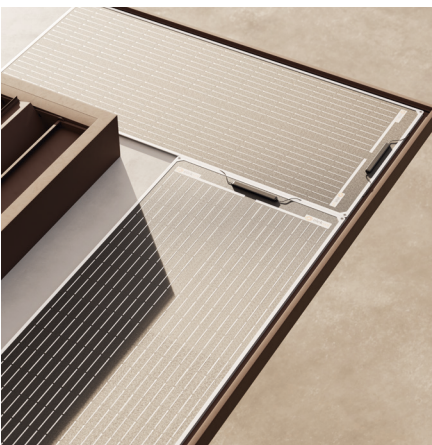

Solar panels & Battery

The Pavilion V, by Vincent Van Duysen, offers an unprecedented level of control through its innovative interface options.

Users can effortlessly manage the pavilion's features using conventional switches conveniently located throughout the structure. Alternatively, the cutting-edge Kode app, developed by Kettal, revolutionizes the user experience. Available for both iOS and Android devices, Kode empowers users to govern the pavilion's lighting independently and adjust the bioclimatic ceiling—all with a simple tap on their smartphone or tablet. The fireplace, however, is regulated with a separate remote control.

Furthermore, the flexibility extends to the pavilion's infrastructure, as waterproof outlets can be seamlessly integrated into the columns, enhancing convenience and functionality. With such intuitive control mechanisms, the Pavilion V epitomizes sophistication and technological advancement, elevating the standards of contemporary living.