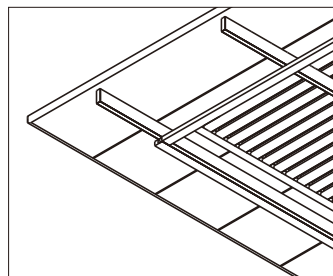

Bioclimatic + Canopy