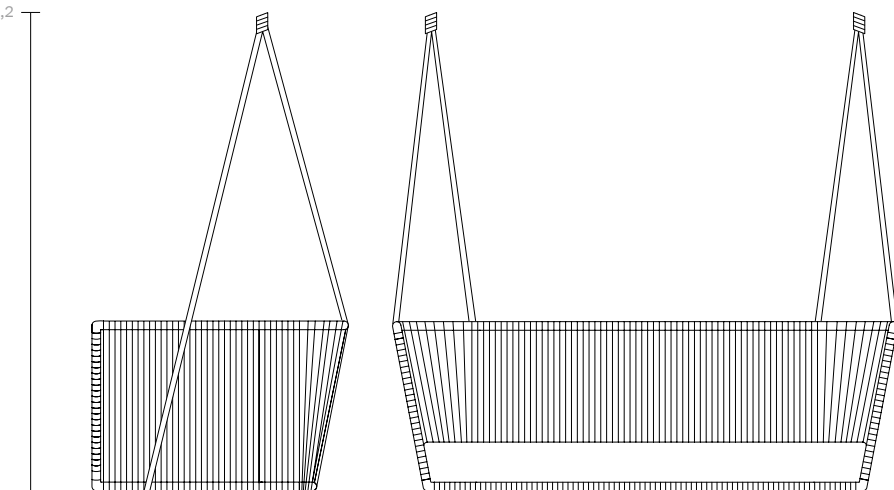

2 Seater swing rope set

Designer
Rodolfo Dordoni

Collection
Bitta

Reference
KS7000900

1/6

Kettal Bitta is characterised by a combination of aluminium frames, seats of braided polyester and comfortable cushions, teak and stone for the table tops. My aim was to create dense braiding that would still let the air through, reminiscent of the braiding of the ropes used to moor boats (hence the name Bitta, which means 'mooring' in Italian), which makes the pieces look lightweight but, at the same time, they look just like cosy nests in natural colours to sit back and relax in.

cm/inch

158/62,2