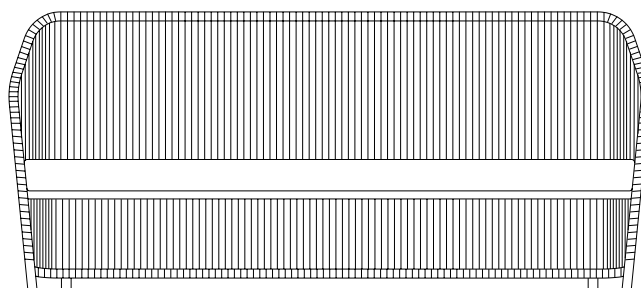

Bitta Lounge  
2 Seater sofa lounge  
Bela rope  
by Rodolfo Dordoni

**kettal**

# 2 Seater sofa loungé bela rope

Designer  
Rodolfo Dordoni

Collection  
Bitta Lounge

Reference  
KS7L00500

1/6

The new Bitta Lounge features a gentle, rounded design with sizes and proportions appropriate for small spaces. Thanks to its lightness and design it is ideal for public and residential areas, with seat and backrest cushions for greater ergonomic comfort.