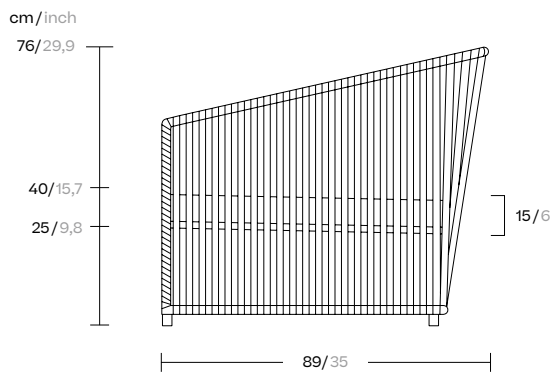

# 2 Seater sofa loungé bela rope

Designer  
Rodolfo Dordoni

Collection  
Bitta Lounge

Reference  
KS7L00500

1/6

The new Bitta Lounge features a gentle, rounded design with sizes and proportions appropriate for small spaces. Thanks to its lightness and design it is ideal for public and residential areas, with seat and backrest cushions for greater ergonomic comfort.