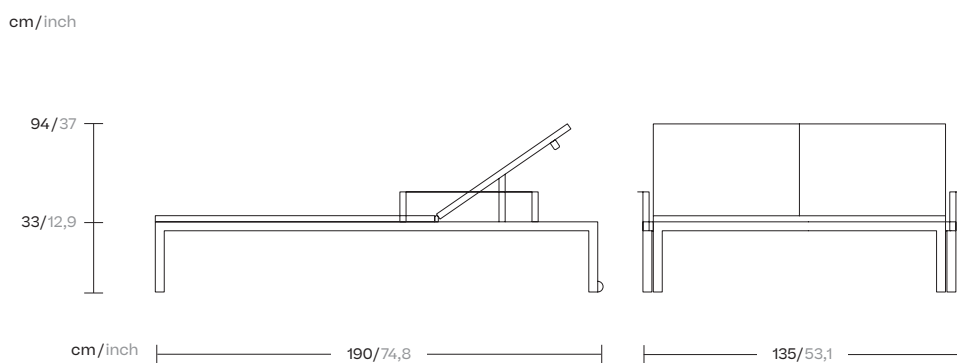

# Double via deckchair with arms

Designer  
Kettal Studio

Collection  
Landscape

Reference  
KS9402200

1/2

Landscape aims to be part of a project. It is not understood as an item apart, but instead relates to its environment and melds with it. It is the project that is important, not the product, and this is its essence. Its rationalist construction seeks to give order, form and structure to the outdoor space, although, in terms of function, it has been designed to give shelter: to shade and cool or protect from the rain and wind.