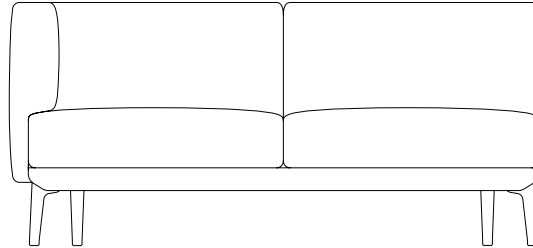

Boma

Left corner 2 seater

“connection”

by Rodolfo Dordoni

kettal

Left corner 2 seater “connection”

Designer
Rodolfo Dordoni

Collection
Boma

Reference
KS2501500

1/5

The Boma collection, designed by Rodolfo Dordoni for Kettal, was born from the need of high performances of outdoor environment, without sacrificing the increasing demand for comfort that new products have to face. Therefore the structure is organized around a frame entirely made of aluminum, capable of hiding in the essentiality of its lines either the quality of the used materials and the chance of easy articulation in different compositions.

cm/inch

172/67,7

79/31,1

43/16,9

cm/inch

92/36,2

kettal

Left corner 2 seater “connection”