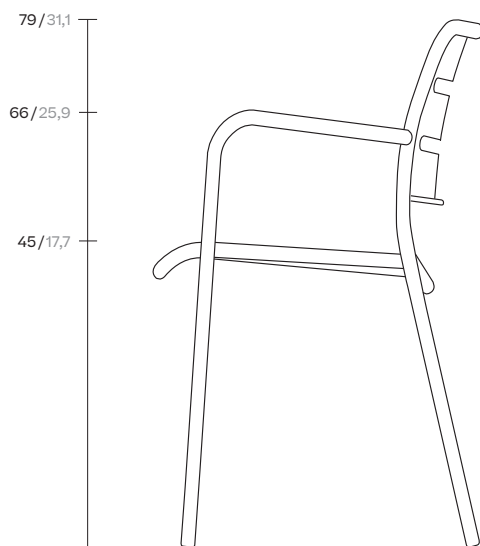

# Dining armchair

Designer  
Jasper Morrison

Collection  
Village

Reference  
KS1300100

1/2

cm/inch

cm/inch | 60/23,6 |

| 55/21,7 |