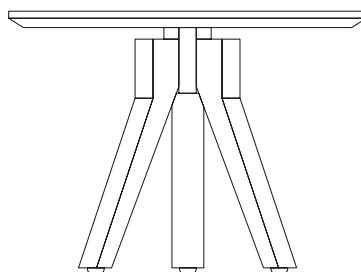

# Side table Ø60 teak

Designer  
Patricia Urquiola

Collection  
Vieques

Reference  
KS4101700

1/2

Kettal Vieques is a collection characterised by the combination of an aluminium frame with a new and revolutionary three-dimensional fabric, Nido d'Ape, with exceptional technical features, created especially for this collection and exclusively for Kettal.

cm/inch

43/17

cm/inch

36/14,1

Ø60/23,6

Ø60/23,6

kettal

# Side table Ø60 teak

Designer  
Patricia Urquiola

Collection  
Vieques

Reference  
KS4101700

2/2