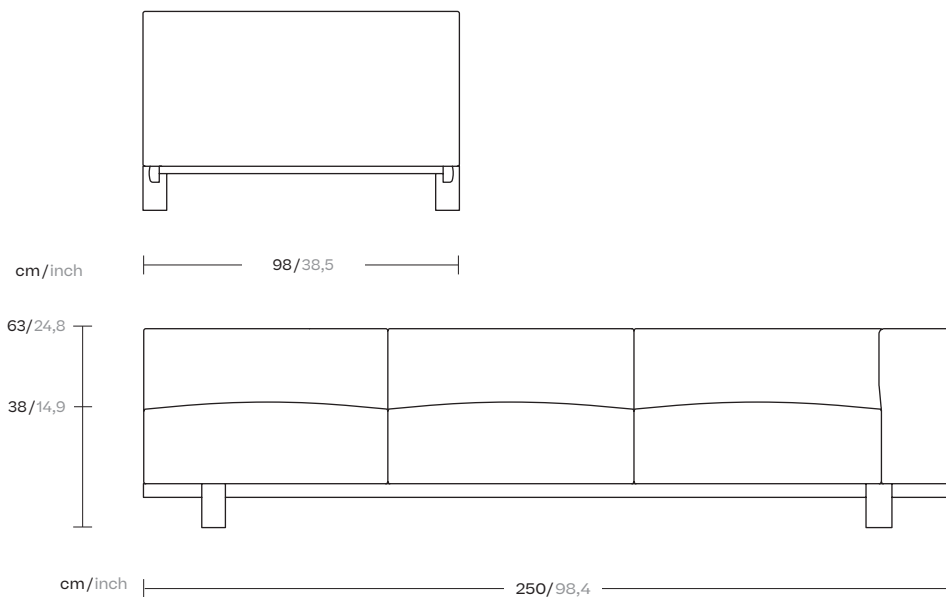

Molo

Right corner 3 seater

by Rodolfo Dordoni

kettal

Right corner 3 seater

Designer
Rodolfo Dordoni

Collection
Molo

Reference
GKS420800

1/3

This is an example of a modular sofa in its purest form. Its orthogonal geometry is based on a rectangular modularity design, which means it can be easily adapted to suit any situation and optimise the space in which it sits.

kettal

Right corner 3 seater

Designer
Rodolfo Dordoni

Collection
Molo

Reference
GKS420800

2/3

Seat/Back Options

3 Seats / 3 Backs
1 Seat / 3 Backs
1 Seat / 1 Back