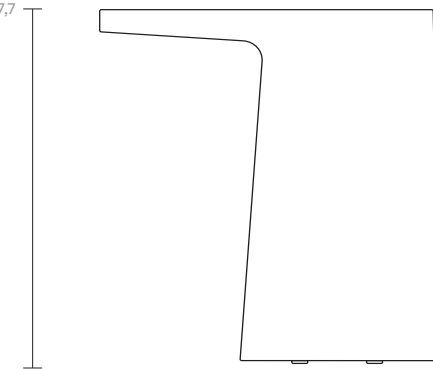

Giro
High Side table,
by Vincent Van Duysen

kettal

High Side table

Designer
Vincent Van Duysen

Collection
Giro

Reference
KS7401000

1/2

Giro is a collection which can blend into interiors and exteriors due to its tactility and pure lines. In Giro, we have some variety of shapes, textures and materials (see the difference between the seating items and the coffee and side tables). And still all the items merge harmoniously together to create a warm, tactile and pleasant atmosphere.

cm/inch

45/17,7

cm/inch

Ø45/17,7

kettal

High Side table

Designer
Vincent Van Duysen

Collection
Giro