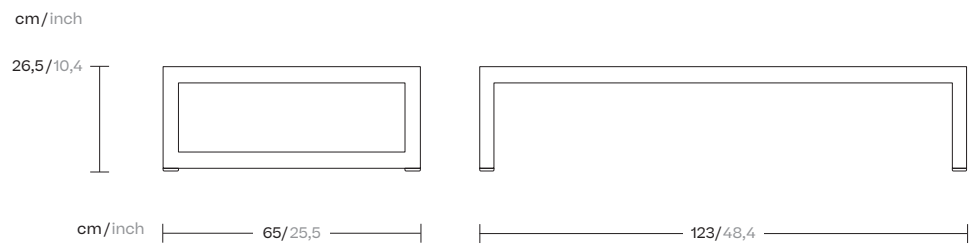

# Centre table

Designer  
Kettal Studio

Collection  
Landscape

Reference  
KS9402900

1/2

Landscape aims to be part of a project. It is not understood as an item apart, but instead relates to its environment and melds with it. It is the project that is important, not the product, and this is its essence. Its rationalist construction seeks to give order, form and structure to the outdoor space, although, in terms of function, it has been designed to give shelter: to shade and cool or protect from the rain and wind.