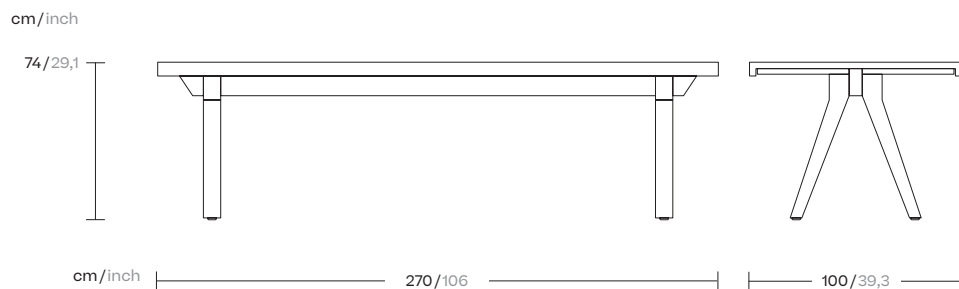

# Dining table 10 guests teak

Designer  
Patricia Urquiola

Collection  
Vieques

Reference  
KS4102800

1/2

Kettal Vieques is a collection characterised by the combination of an aluminium frame with a new and revolutionary three-dimensional fabric, Nido d'Ape, with exceptional technical features, created especially for this collection and exclusively for Kettal.