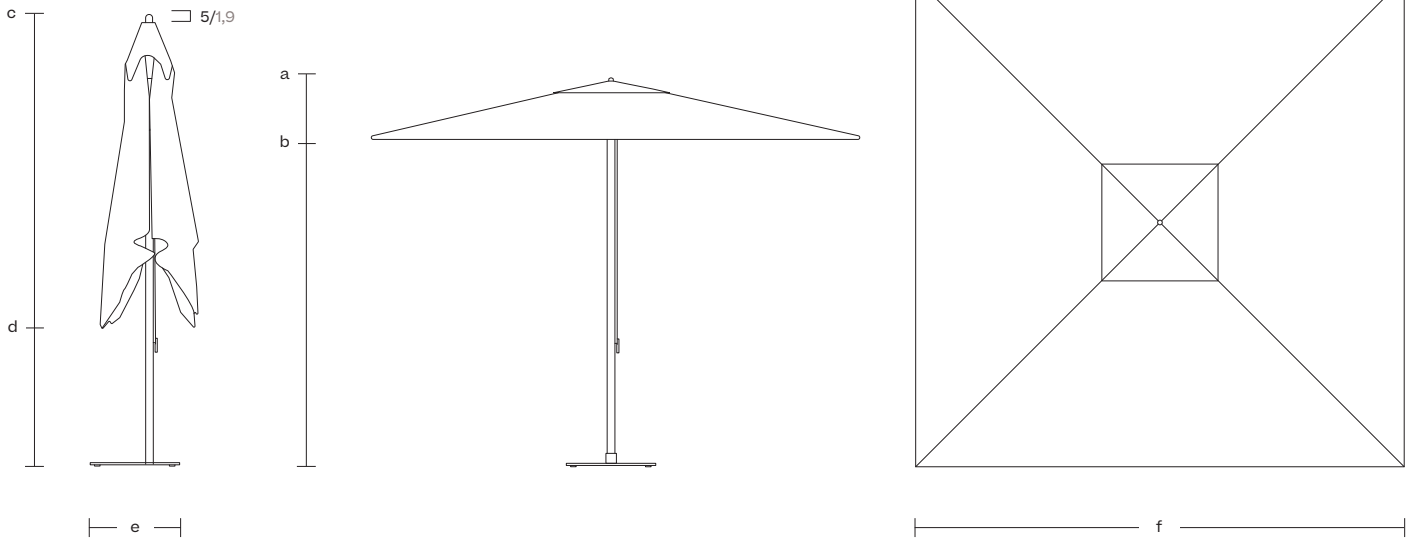

kettal

L Meteo Parasol 330x330

Designer
Konstantin Grcic

Collection
Meteo

Reference
KS5702700

2/7

Parasol dimensions

Size (cm/in)	pole dimension (cm/in)	a mast height (open position) (cm/in)	b canopy clearance (cm/in)	c mast height (closed position) (cm/inch)	d table clearance (cm/in)	e closed parasol width (cm/in)	f flat to flat (opened) (cm/in)	g point to point (cm/in)	canopy coverage (m ² /ft ²)
330/129,9	5,2x5,2/2x2	310/122	214/84,2	260/102,3	670/263,8	20/7,9	330/129,9	470/185	10,9/4,3

Base dimensions

Type	Reference	weight (kg/lbs)	base size (cm/in)	b base height +/- 10 mm (cm/in)	c fixation part height (cm/in)	d total height +/- 10 mm (cm/in)
Base with wheels	369290007R	70/27,5	74x74/29,1x29,1	5/1,9	33/13	38/14,9
Concrete base	3692988C0	90/35,4	70x70/27,5x27,5	10,1/3,9	33,4/13,1	43,5/17,1