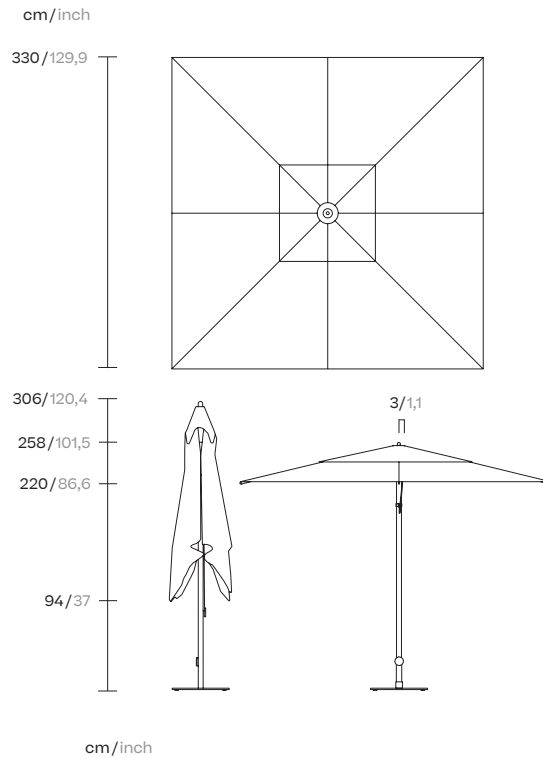

kettal

L Meteo Parasol 330x330

Designer
Konstantin Grcic

Collection
Meteo

Reference
KS5702700

2/7

Parasol dimensions

Size (cm/in)	pole dimension (cm/in)	a mast height (open position) (cm/in)	b canopy clearance (cm/in)	c mast height (closed position) (cm/inch)	d table clearance (cm/in)	e closed parasol width (cm/in)	f flat to flat (opened) (cm/in)	g point to point (cm/in)	canopy coverage (m ² /ft ²)
330/129,9	5,2x5,2/2x2	310/122	214/84,2	260/102,3	670/263,8	20/7,9	330/129,9	470/185	10,9/4,3

Base dimensions

Type	Reference	weight (kg/lbs)	base size (cm/in)	b base height +/- 10 mm (cm/in)	c fixation part height (cm/in)	d total height +/- 10 mm (cm/in)
Base with wheels	369290007R	70/27,5	74x74/29,1x29,1	5/1,9	33/13	38/14,9
Concrete base	3692988C0	90/35,4	70x70/27,5x27,5	10,1/3,9	33,4/13,1	43,5/17,1