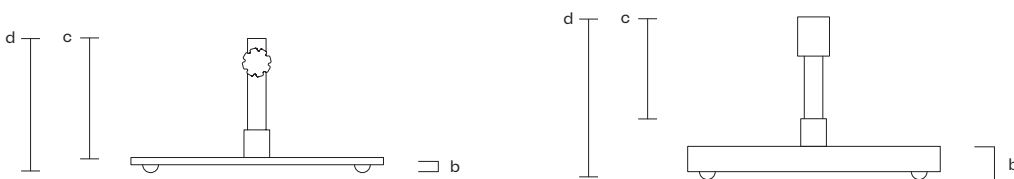

kettal

L Meteo Parasol 330x330

Designer
Konstantin Grcic

Collection
Meteo

Reference
KS5702700

2/7

Parasol dimensions

Size (cm/in)	pole dimension (cm/in)	a mast height (open position) (cm/in)	b canopy clearance (cm/in)	c mast height (closed position) (cm/inch)	d table clearance (cm/in)	e closed parasol width (cm/in)	f flat to flat (opened) (cm/in)	g point to point (cm/in)	canopy coverage (m ² /ft ²)
330/129,9	5,2x5,2/2x2	310/122	214/84,2	260/102,3	670/263,8	20/7,9	330/129,9	470/185	10,9/4,3

Base dimensions

Type	Reference	weight (kg/lbs)	base size (cm/in)	b base height +/- 10 mm (cm/in)	c fixation part height (cm/in)	d total height +/- 10 mm (cm/in)
Base with wheels	369290007R	70/27,5	74x74/29,1x29,1	5/1,9	33/13	38/14,9
Concrete base	3692988C0	90/35,4	70x70/27,5x27,5	10,1/3,9	33,4/13,1	43,5/17,1