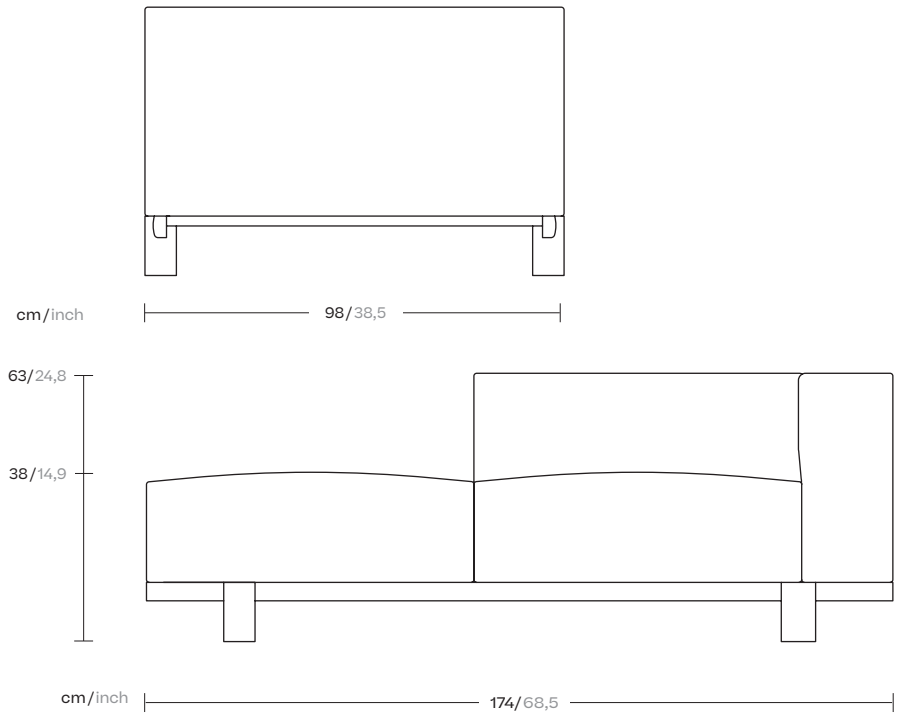

Reference
GKS420400

1/3

This is an example of a modular sofa in its purest form. Its orthogonal geometry is based on a rectangular modularity design, which means it can be easily adapted to suit any situation and optimise the space in which it sits.

Each module can be taken apart and re-organised, creating new uses and configurations.

The design is aesthetically minimalistic with intentionally oversized pieces.

On the other hand, the decorative elements have conscientiously not been emphasised in order to give centre stage to the various combinations of fabric, colours and carefully selected details.

kettal

Right corner 2 seater open

Designer
Rodolfo Dordoni

Collection
Molo

Reference
GKS420400

2/3

Seat/Back Options

2 Seats / 2 Backs
1 Seat / 2 Backs
1 Seat / 1 Back