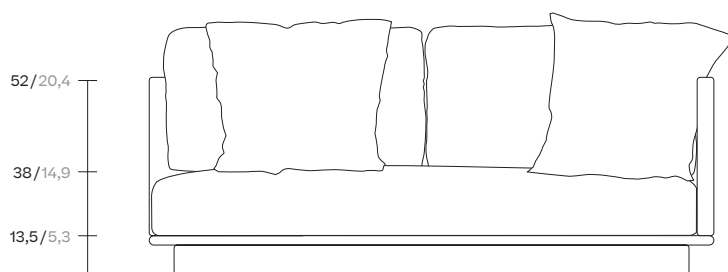

Giro  
Right corner  
connection module,  
by Vincent Van Duysen

**kettal**

# Right corner connection module

Designer  
Vincent Van Duysen

Collection  
Giro

Reference  
KS7401900

1/4

cm/inch |----- 95/37,4 -----|

52/20,4

38/14,9

13,5/5,3

cm/inch |----- 180/70,8 -----|

Giro is a collection which can blend into interiors and exteriors due to its tactility and pure lines. In Giro, we have some variety of shapes, textures and materials (see the difference between the seating items and the coffee and side tables). And still all the items merge harmoniously together to create a warm, tactile and pleasant atmosphere.