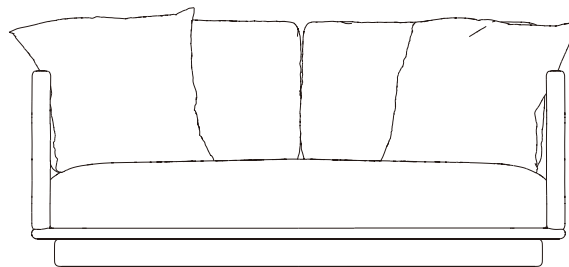

Giro
2 Seater sofa,
by Vincent Van Duysen

kettal

2 Seater sofa

Designer
Vincent Van Duysen

Collection
Giro

Reference
KS7400400

1/4

cm/inch |----- 95/37,4 -----|

65/25,5

40/15,7

13,5/5,3

cm/inch |----- 169/66 -----|

Giro is a collection which can blend into interiors and exteriors due to its tactility and pure lines. In Giro, we have some variety of shapes, textures and materials (see the difference between the seating items and the coffee and side tables). And still all the items merge harmoniously together to create a warm, tactile and pleasant atmosphere.

kettal

2 Seater sofa

Designer
Vincent Van Duysen

Collection
Giro

Reference
KS7400400

4/4

Maintenance

Clean with mild soap using a sponge or cloth. Be gentle during the cleaning process; avoid aggressive scrubbing of the fabric. After cleaning, ensure you remove any excess soap.