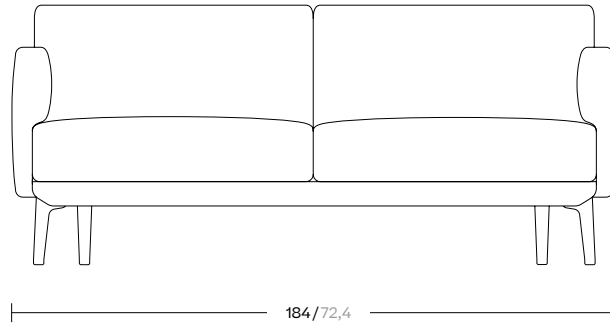

2 Seater Sofa

Designer
Rodolfo Dordoni

Collection
Boma

Reference
KS2500200

1/5

The Boma collection, designed by Rodolfo Dordoni for Kettal, was born from the need of high performances of outdoor environment, without sacrificing the increasing demand for comfort that new products have to face. Therefore the structure is organized around a frame entirely made of aluminum, capable of hiding in the essentiality of its lines either the quality of the used materials and the chance of easy articulation in different compositions.

cm/inch