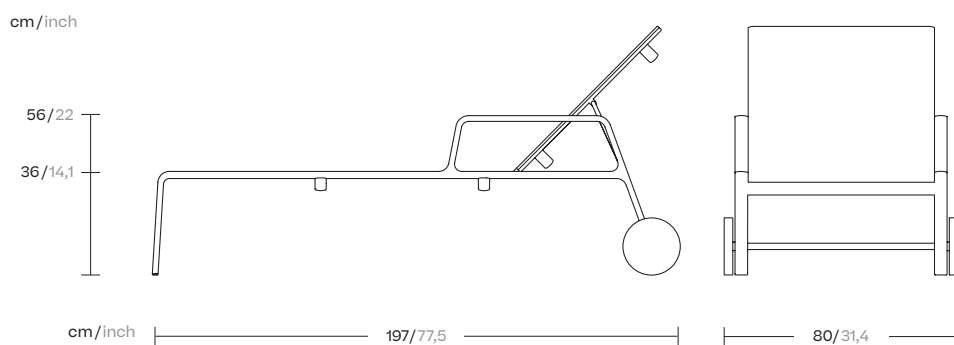

Park Life
Deckchair
by Jasper Morrison

kettal

Deckchair

Designer
Jasper Morrison

Collection
Park Life

Reference
KS1101500

1/2

Park Life is a complete family of furniture for outdoors, whose clean cut profile is Adaptable to a wide range of different situations. Lightweight, yet extremely durable, it's easily stacked for transport or winter storage and its technical sophistication and careful consideration of ergonomics besides a lot of care over how it looks are all intended to ensure a long life, both structurally and visually.