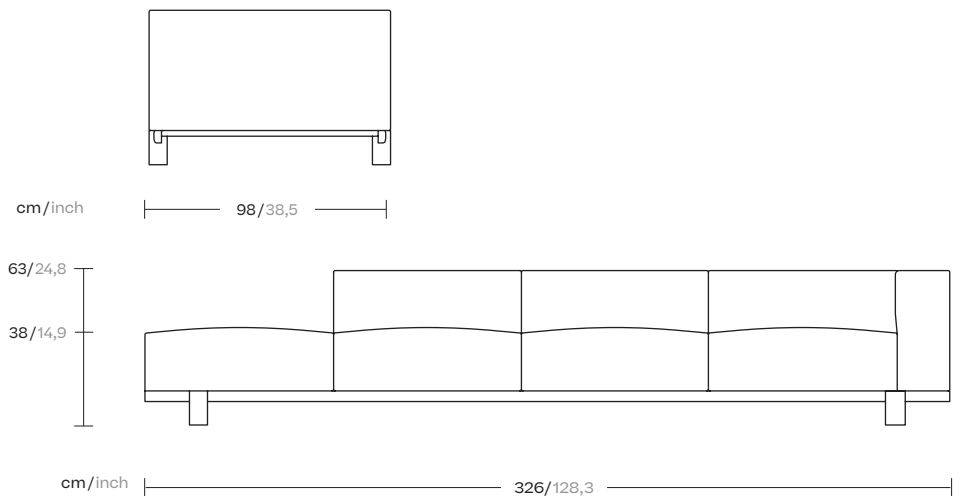

Right corner 4 seater open

Designer
Rodolfo Dordoni

Collection
Molo

Reference
GKS421500

1/3

This is an example of a modular sofa in its purest form. Its orthogonal geometry is based on a rectangular modularity design, which means it can be easily adapted to suit any situation and optimise the space in which it sits.

Each module can be taken apart and re-organised, creating new uses and configurations.

The design is aesthetically minimalistic with intentionally oversized pieces.

On the other hand, the decorative elements have conscientiously not been emphasised in order to give centre stage to the various combinations of fabric, colours and carefully selected details.

kettal