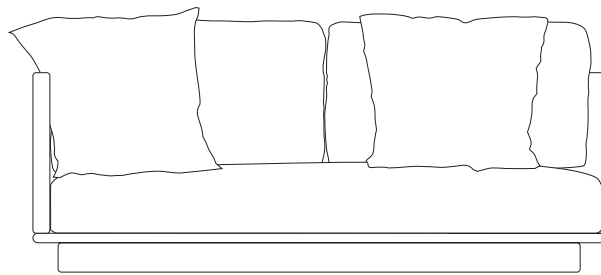

Giro

Left corner module,  
by Vincent Van Duysen

**kettal**

# Left corner module

Designer  
Vincent Van Duysen

Collection  
Giro

Reference  
KS7400600

1/4

cm/inch |----- 95/37,4 -----|

52/20,4

38/14,9

13,5/5,3

cm/inch |----- 180/70,8 -----|

Giro is a collection which can blend into interiors and exteriors due to its tactility and pure lines. In Giro, we have some variety of shapes, textures and materials (see the difference between the seating items and the coffee and side tables). And still all the items merge harmoniously together to create a warm, tactile and pleasant atmosphere.