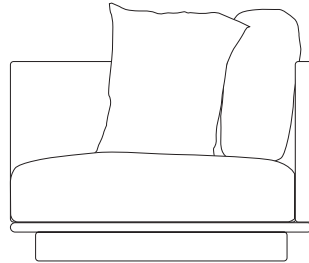

Giro

Left corner module,  
by Vincent Van Duysen

**kettal**

# Left corner module

Designer  
Vincent Van Duysen

Collection  
Giro

Reference  
KS7400600

1/4

cm/inch |----- 95/37,4 -----|

52/20,4

38/14,9

13,5/5,3

cm/inch |----- 180/70,8 -----|

Giro is a collection which can blend into interiors and exteriors due to its tactility and pure lines. In Giro, we have some variety of shapes, textures and materials (see the difference between the seating items and the coffee and side tables). And still all the items merge harmoniously together to create a warm, tactile and pleasant atmosphere.