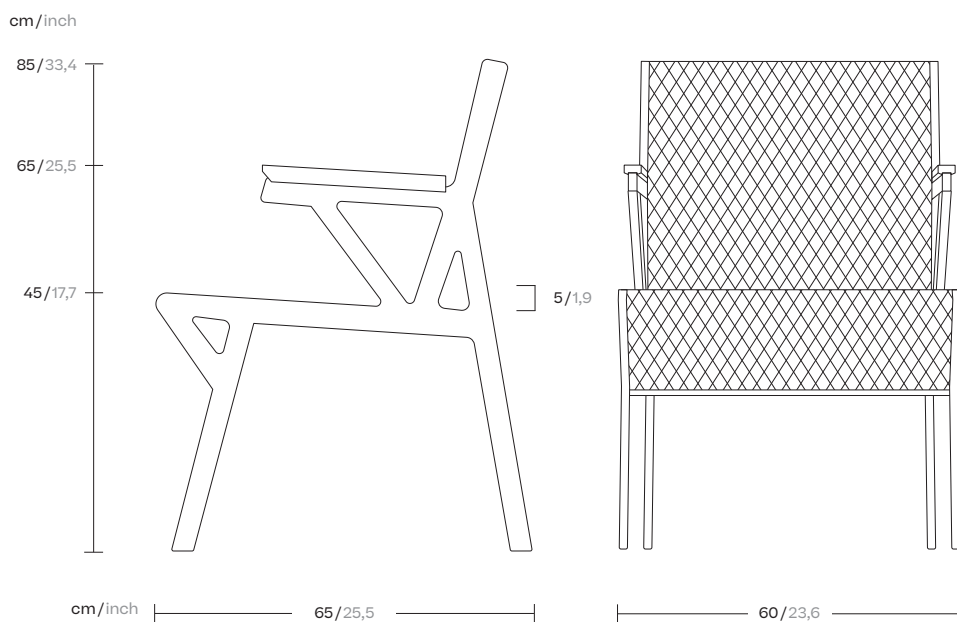

# Dining armchair teak armrests

Designer  
Patricia Urquiola

Collection  
Vieques

Reference  
KS4100200

1/2

Kettal Vieques is a collection characterised by the combination of an aluminium frame with a new and revolutionary three-dimensional fabric, Nido d'Ape, with exceptional technical features, created especially for this collection and exclusively for Kettal.