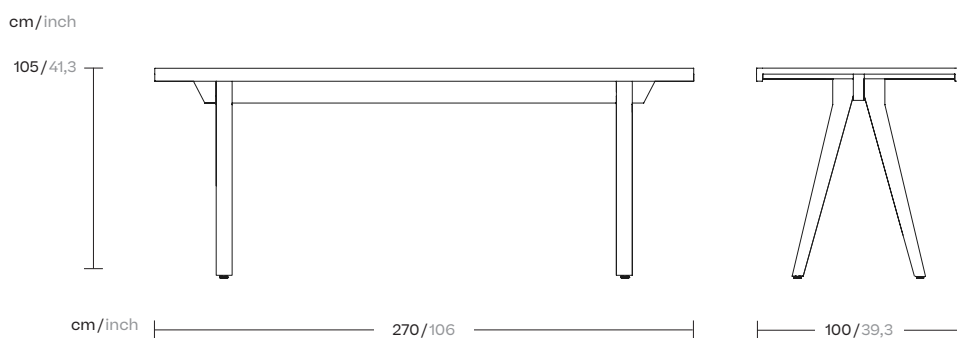

# Dining High Table 10 Guests 270 Alu Legs

Designer  
Patricia Urquiola

Collection  
Vieques

Reference  
KS4103300

1/2

Kettal Vieques is a collection characterised by the combination of an aluminium frame with a new and revolutionary three-dimensional fabric, Nido d'Ape, with exceptional technical features, created especially for this collection and exclusively for Kettal.