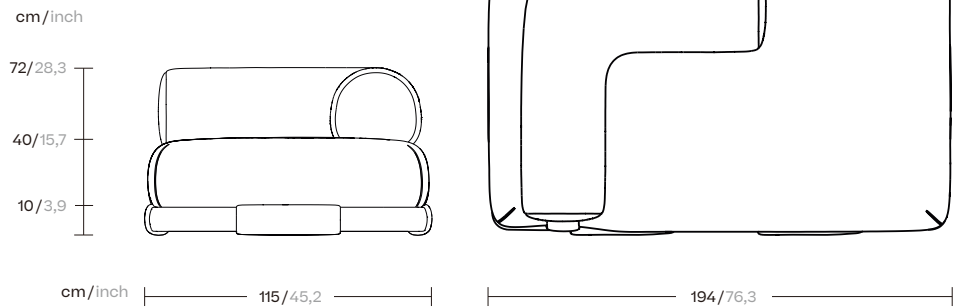

Insula

2 Seat module Corner

by Patricia Urquiola

kettal

2 Seat module Corner

Designer
Patricia Urquiola

Collection
Insula

Reference
KSB601700

Formally, it is a rational modular sofa with very softened shapes and low height, with a roll in the backrest that concentrates all the protagonism of the design and provides a decidedly horizontal emphasis. It combines carefully balanced proportions as an architectural element that can be subtly integrated.