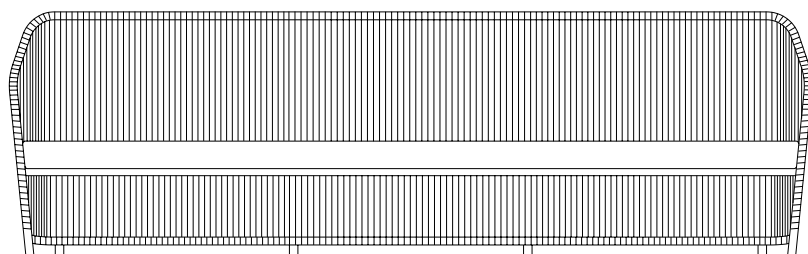

# 3 Seater sofa loungé bela rope

Designer  
Rodolfo Dordoni

Collection  
Bitta Lounge

Reference  
KS7L00700

1/6

cm/inch

The new Bitta Lounge features a gentle, rounded design with sizes and proportions appropriate for small spaces. Thanks to its lightness and design it is ideal for public and residential areas, with seat and backrest cushions for greater ergonomic comfort.