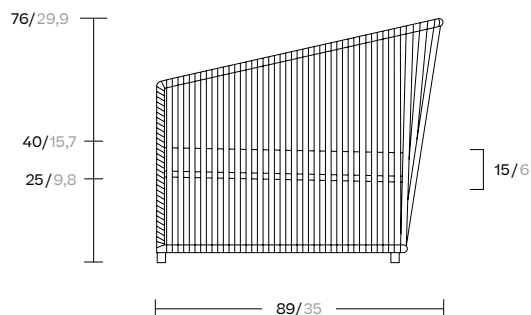

# 3 Seater sofa loungé bela rope

Designer  
Rodolfo Dordoni

Collection  
Bitta Lounge

Reference  
KS7L00700

1/6

cm/inch

The new Bitta Lounge features a gentle, rounded design with sizes and proportions appropriate for small spaces. Thanks to its lightness and design it is ideal for public and residential areas, with seat and backrest cushions for greater ergonomic comfort.

cm/inch

250/94,8

kettal