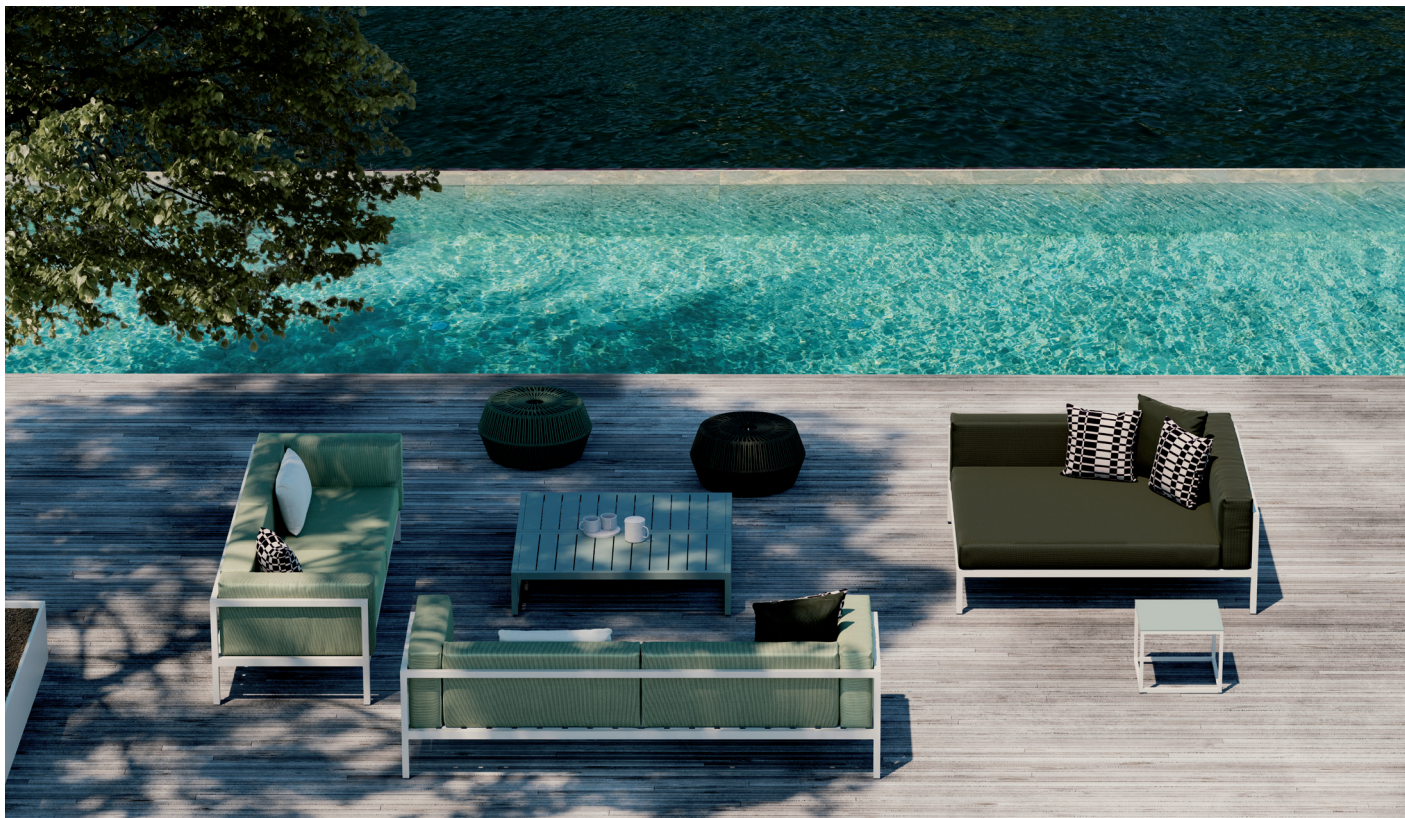

Aluminium Side table

Designer
Kettal Studio

Collection
Landscape

Reference
KS9402300

2/2

Maintenance

Clean with non-corrosive, non-abrasive cleaners to ensure the longevity and pristine appearance of aluminium surfaces. Avoid the use of scrubs pads or pressure cleaners, as these may cause damage.

Finishes

[Click here](#) or scan the following QR code.

kettal