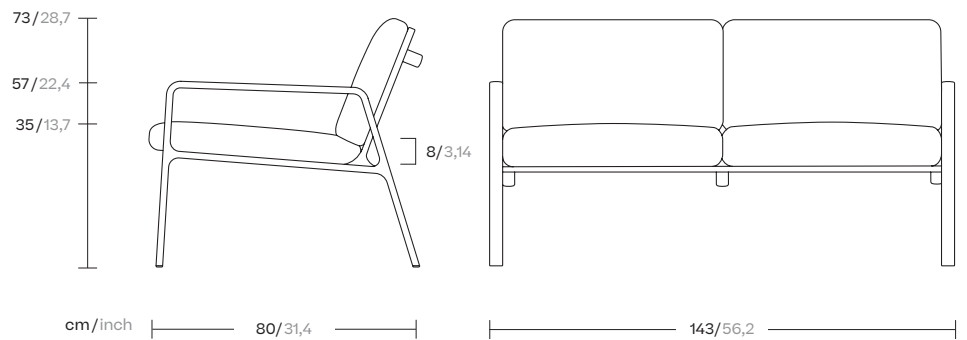

Park Life

2 Seater sofa

by Jasper Morrison

kettal

2 Seater sofa

Designer
Jasper Morrison

Collection
Park Life

Reference
KS1100700

1/2

Park Life is a complete family of furniture for outdoors, whose clean cut profile is Adaptable to a wide range of different situations. Lightweight, yet extremely durable, it's easily stacked for transport or winter storage and its technical sophistication and careful consideration of ergonomics besides a lot of care over how it looks are all intended to ensure a long life, both structurally and visually.

cm/inch

kettal

2 Seater sofa

Designer
Jasper Morrison

Collection
Park Life

Reference
KS1100700

2/2

Maintenance