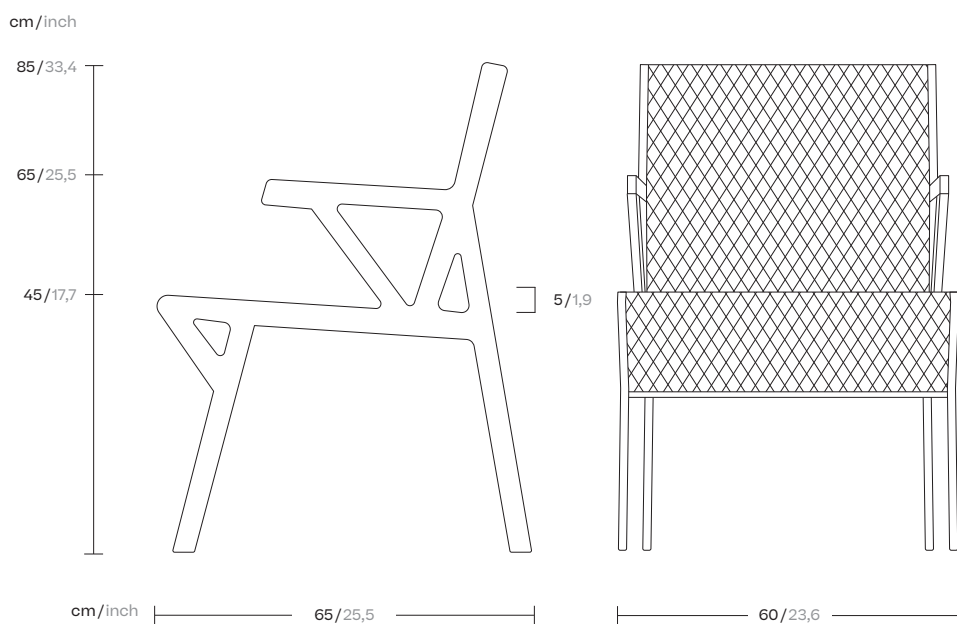

# Dining armchair aluminium

Designer  
Patricia Urquiola

Collection  
Vieques

Reference  
KS4100100

1/2

Kettal Vieques is a collection characterised by the combination of an aluminium frame with a new and revolutionary three-dimensional fabric, Nido d'Ape, with exceptional technical features, created especially for this collection and exclusively for Kettal.