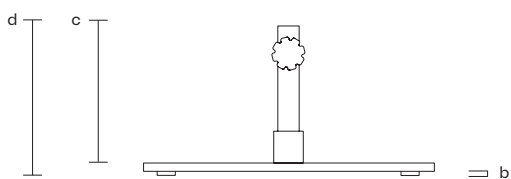

244/96
200/78,7

cm/inch

220/86,6

kettal

S Meteo Parasol 220x220

Designer
Konstantin Grcic

Collection
Meteo

Reference
KS5705800

2/6

Parasol dimensions

Size (cm/in)	pole dimension (cm/in)	a mast height (open position) (cm/in)	b canopy clearance (cm/in)	c mast height (closed position) (cm/inch)	d table clearance (cm/in)	e closed parasol width (cm/in)	f flat to flat (opened) (cm/in)	g point to point (cm/in)	canopy coverage (m ² /ft ²)
220/78,7	4,5x4,5/1,8x1,8	244/96	200/78,7	244/96	84/33	20/7,9	220/86,6	311/122,4	4,8/1,9

Base dimensions (no wheels)

Reference	weight (kg/lbs)	base size (cm/in)	b base height +/- 10 mm (cm/in)	c fixation part height (cm/in)	d total height +/- 10 mm (cm/in)
369290140L	40/88,2	74x74/29,1x29,1	1,5/0,6	31,5/12,4	33/13