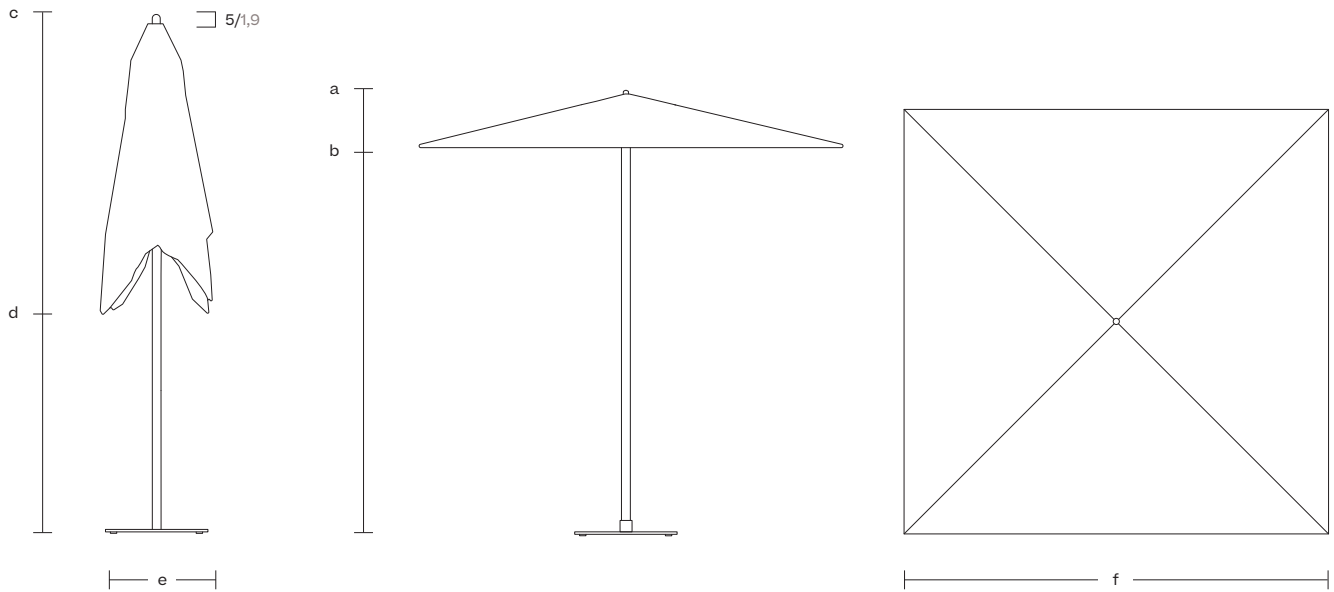

244/96
200/78,7

cm/inch

220/86,6

kettal

S Meteo Parasol 220x220

Designer
Konstantin Grcic

Collection
Meteo

Reference
KS5705800

2/6

Parasol dimensions

Size (cm/in)	pole dimension (cm/in)	a mast height (open position) (cm/in)	b canopy clearance (cm/in)	c mast height (closed position) (cm/inch)	d table clearance (cm/in)	e closed parasol width (cm/in)	f flat to flat (opened) (cm/in)	g point to point (cm/in)	canopy coverage (m ² /ft ²)
220/78,7	4,5x4,5/1,8x1,8	244/96	200/78,7	244/96	84/33	20/7,9	220/86,6	311/122,4	4,8/1,9

Base dimensions (no wheels)

Reference	weight (kg/lbs)	base size (cm/in)	b base height +/- 10 mm (cm/in)	c fixation part height (cm/in)	d total height +/- 10 mm (cm/in)
369290140L	40/88,2	74x74/29,1x29,1	1,5/0,6	31,5/12,4	33/13