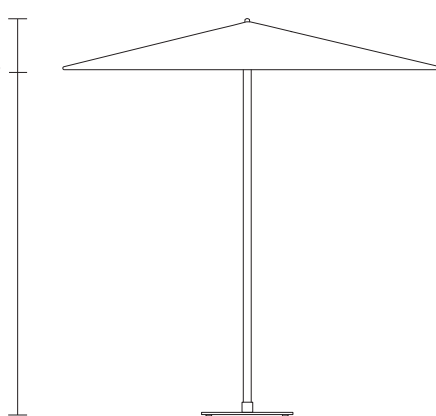

Meteo

S Meteo Parasol

220x220

by Konstantin Grcic

kettal

S Meteo Parasol 220x220

Designer
Konstantin Grcic

Collection
Meteo

244/96
200/78,7

cm/inch

220/86,6

kettal

S Meteo Parasol 220x220

Designer
Konstantin Grcic

Collection
Meteo

Reference
KS5705800

2/6

Parasol dimensions

Size (cm/in)	pole dimension (cm/in)	a mast height (open position) (cm/in)	b canopy clearance (cm/in)	c mast height (closed position) (cm/inch)	d table clearance (cm/in)	e closed parasol width (cm/in)	f flat to flat (opened) (cm/in)	g point to point (cm/in)	canopy coverage (m ² /ft ²)
220/78,7	4,5x4,5/1,8x1,8	244/96	200/78,7	244/96	84/33	20/7,9	220/86,6	311/122,4	4,8/1,9

Base dimensions (no wheels)

Reference	weight (kg/lbs)	base size (cm/in)	b base height +/- 10 mm (cm/in)	c fixation part height (cm/in)	d total height +/- 10 mm (cm/in)
369290140L	40/88,2	74x74/29,1x29,1	1,5/0,6	31,5/12,4	33/13