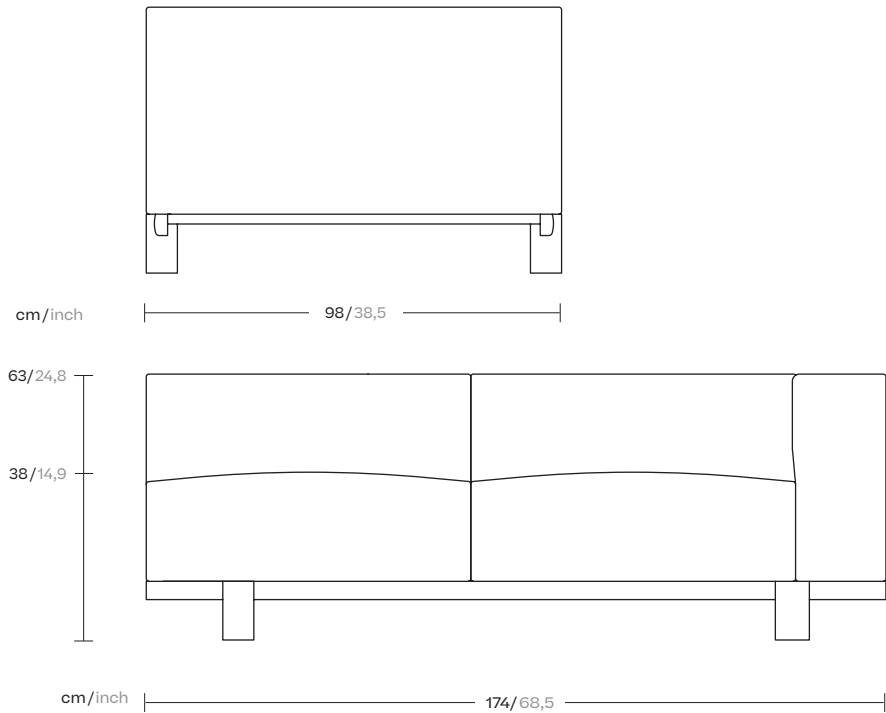

Molo

Right corner 2 seater

by Rodolfo Dordoni

kettal

Right corner 2 seater

Designer
Rodolfo Dordoni

Collection
Molo

Reference
GKS420200

1/3

This is an example of a modular sofa in its purest form. Its orthogonal geometry is based on a rectangular modularity design, which means it can be easily adapted to suit any situation and optimise the space in which it sits.

kettal

Right corner 2 seater

Designer
Rodolfo Dordoni

Collection
Molo

Reference
GKS420200

2/3

Seat/Back Options

2 Seats / 2 Backs
1 Seat / 2 Backs
1 Seat / 1 Back