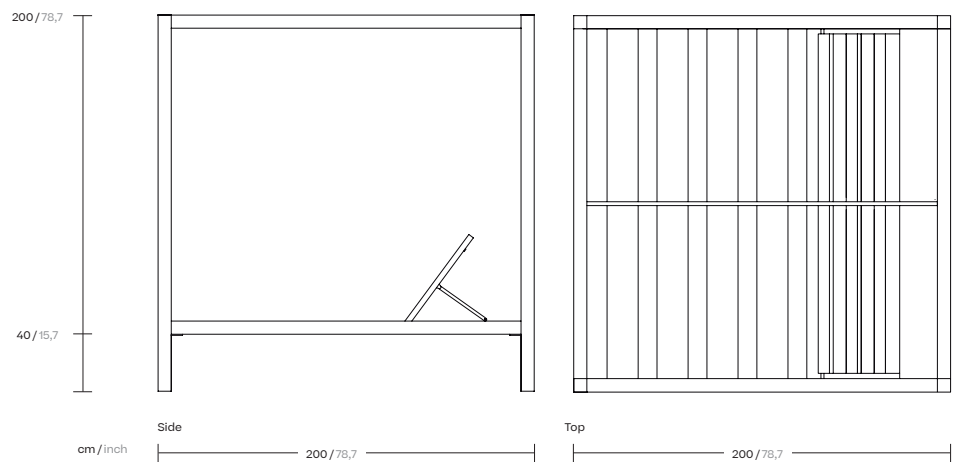

Description

Daybed

Designer
Kettal Studio

Collection
Pavilions

Kettal Daybeds uses modern architectural forms that highlight the nature of outdoor environments. The collection includes a whole range of items, with modular pieces, including daybeds, with the thick cosy cushions and modern proportions.