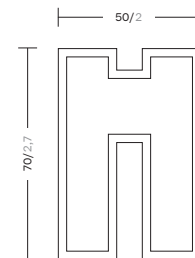

## Columns

This profile allows the side panels and anchoring base to be attached.  
The material is aluminium alloy 6005 T6.

Corner Column

4,77 kg

## Beams

The crossbeam described below is a profile with several slits that is used to attach the side panels and the roof.  
The material is aluminium alloy 6005 T6.

Simple Beam