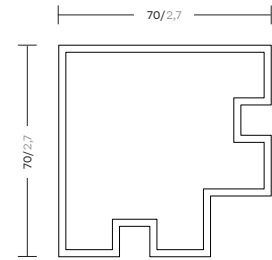

## Columns

This profile allows the side panels and anchoring base to be attached.  
The material is aluminium alloy 6005 T6.

Corner Column

4,77 kg