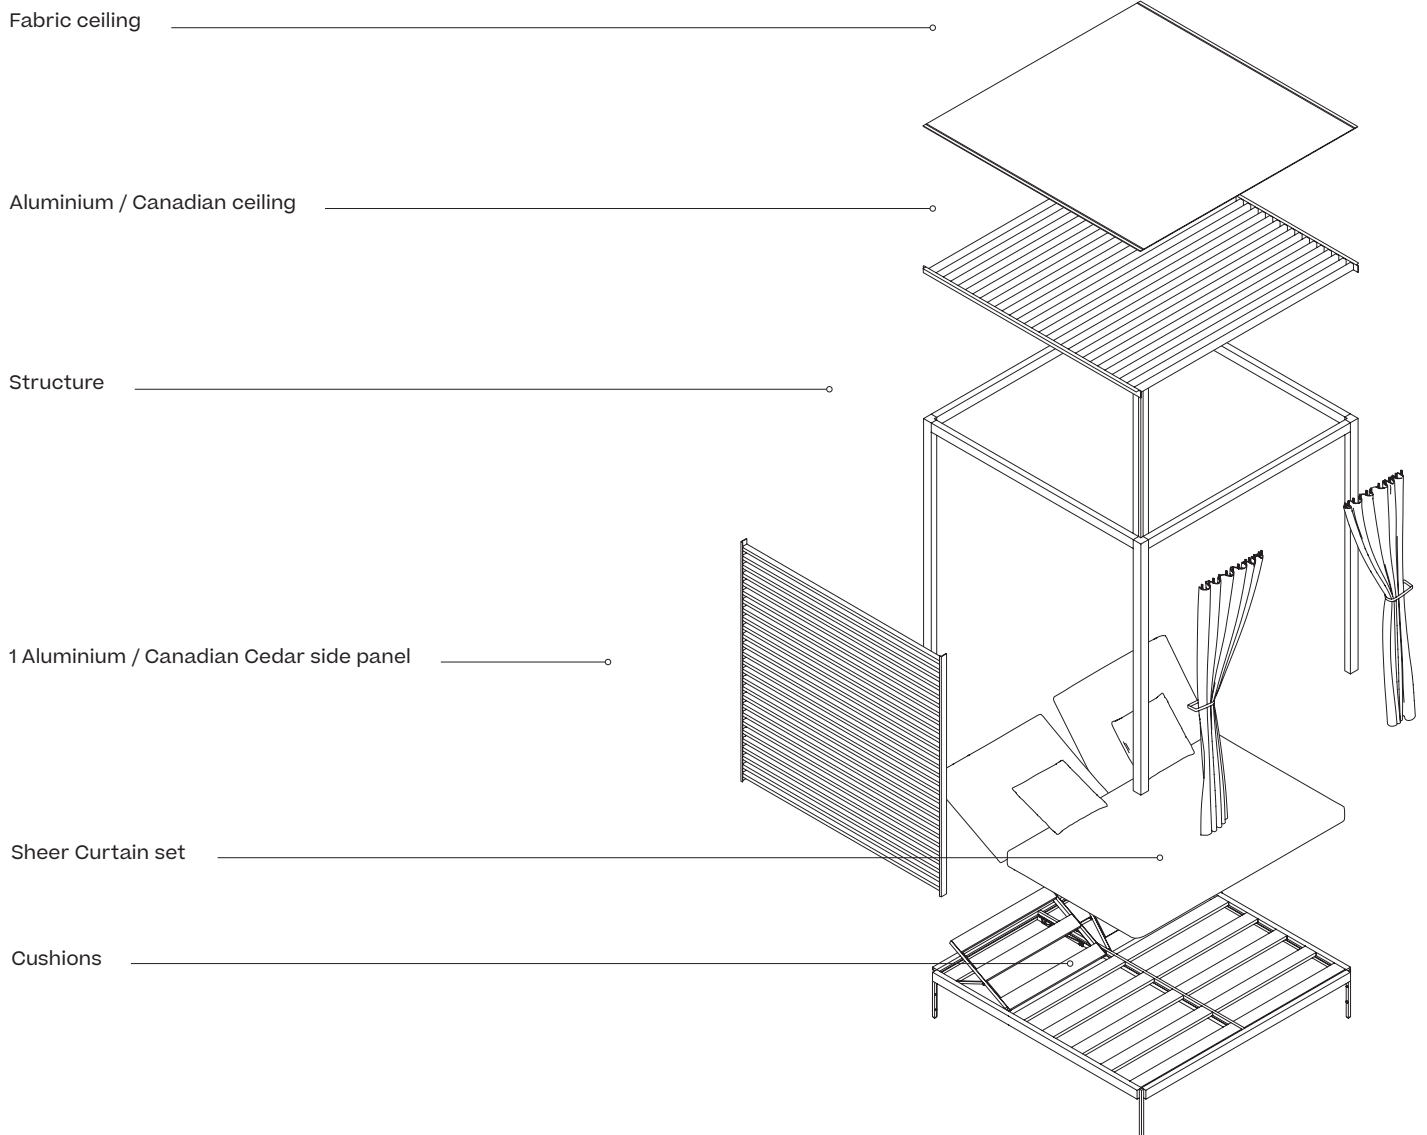

# Isometric view

Daybed

Designer  
Kettal Studio

Collection  
Pavilions

## Beams

The crossbeam described below is a profile with several slits that is used to attach the side panels and the roof.  
The material is aluminium alloy 6005 T6.

Simple Beam