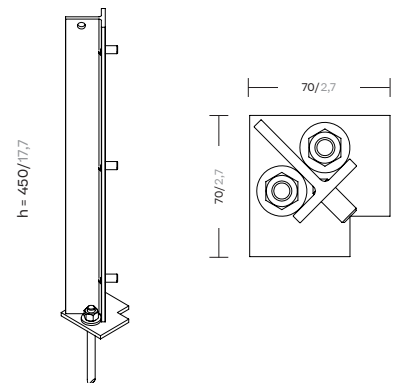

Corner Column