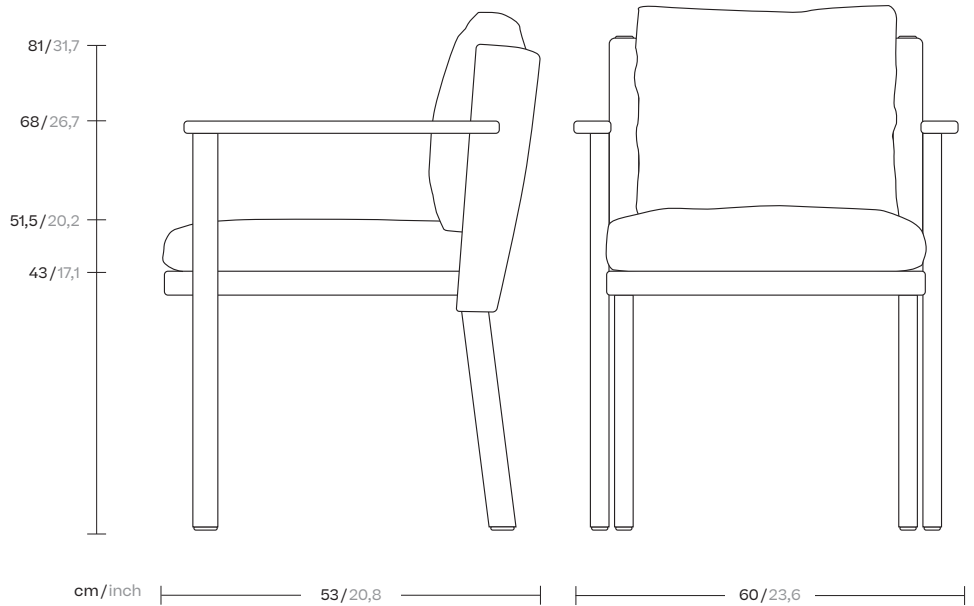

Giro  
Stackable dining  
armchair,  
by Vincent Van Duysen

**kettal**

# Stackable dining armchair

Designer  
Vincent Van Duysen

Collection  
Giro

Reference  
KS7400200

1/2

cm/inch

Giro is a collection which can blend into interiors and exteriors due to its tactility and pure lines. In Giro, we have some variety of shapes, textures and materials (see the difference between the seating items and the coffee and side tables). And still all the items merge harmoniously together to create a warm, tactile and pleasant atmosphere.