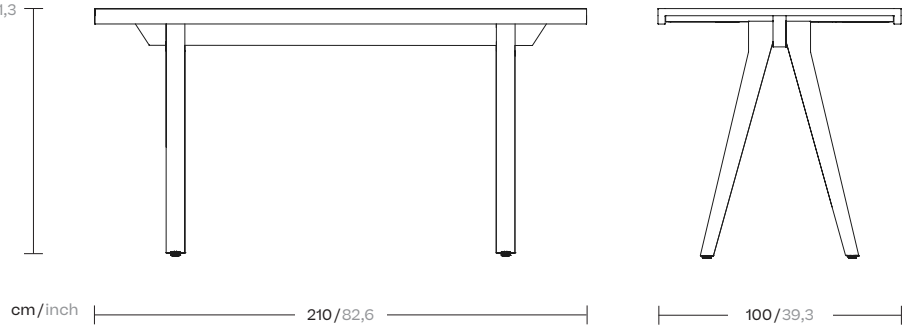

Vieques

Dining High Table

8 Guests 210 Teak Legs

by Patricia Urquiola

kettal

Dining High Table 8 Guests 210 Teak Legs

Designer
Patricia Urquiola

Collection
Vieques

cm/inch

105/41,3

kettal

Dining High Table 8 Guests 210 Teak Legs

Designer
Patricia Urquiola

Collection
Vieques

Reference
KS4103200

2/2