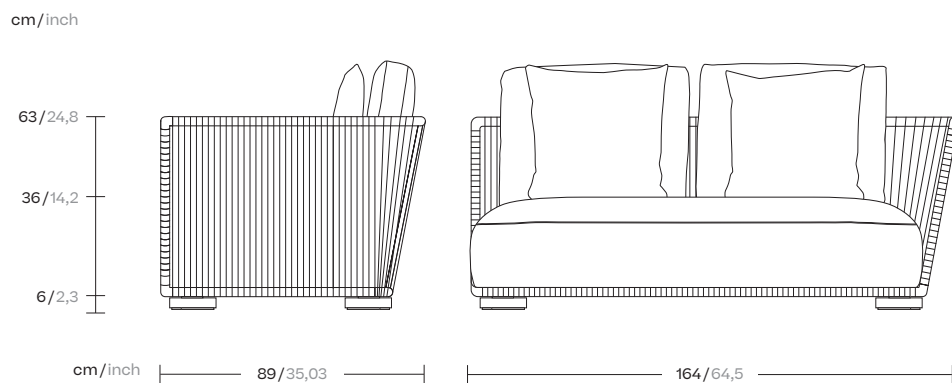

# Right corner module

Designer  
Rodolfo Dordoni

Collection  
Grand Bitta

Reference  
KS7003400

1/5

Grand Bitta is characterized by a combination of aluminum and teak legs, seats of braided polyester and comfortable cushions, with teak or stone table tops - all while using all waterproof materials.