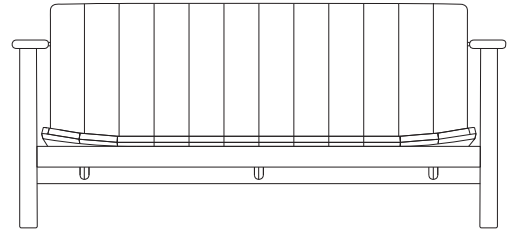

Riva

2 Seater sofa

by Jasper Morrison

kettal

2 Seater sofa

Designer
Jasper Morrison

Collection
Riva

Reference
KS2600600

1/2

The Riva collection of outdoor furniture is above all about achieving a certain atmosphere for the better enjoyment of outdoor space. The plank construction of seat and back follows a long and varied tradition of outdoor chairs made in similar ways, and which in this case provide a high level of comfort and good looks!

cm/inch

cm/inch

78/30,7

150/59

kettal

2 Seater sofa

Designer
Jasper Morrison

Collection
Riva