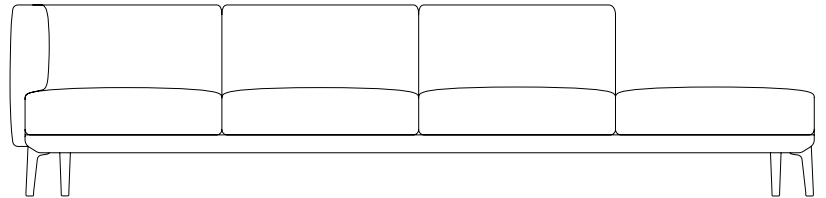

Boma

Left corner 4 seater

“connection-open”

by Rodolfo Dordoni

kettal

Left corner 4 seater “connection- open”

Designer
Rodolfo Dordoni

Collection
Boma

Reference
KS2502900

1/5

cm/inch

332/130,7

The Boma collection, designed by Rodolfo Dordoni for Kettal, was born from the need of high performances of outdoor environment, without sacrificing the increasing demand for comfort that new products have to face.

Therefore the structure is organized around a frame entirely made of aluminum, capable of hiding in the essentiality of its lines either the quality of the used materials and the chance of easy articulation in different compositions.