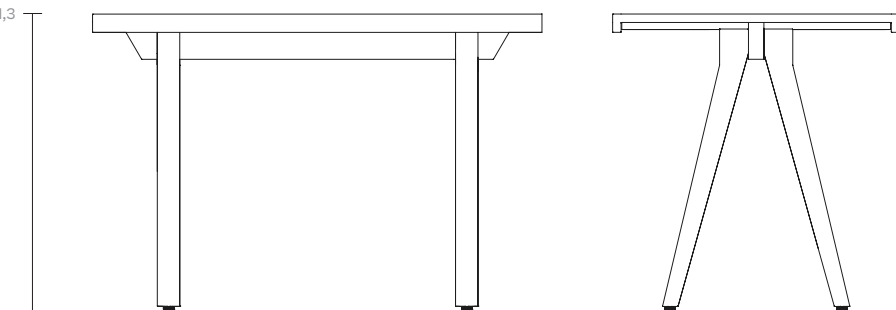

Vieques

Dining High Table

6 Guests 160 Alu Legs

by Patricia Urquiola

kettal

Dining High Table 6 Guests 160 Alu Legs

Designer
Patricia Urquiola

Collection
Vieques

Reference
KS4102900

1/2

Kettal Vieques is a collection characterised by the combination of an aluminium frame with a new and revolutionary three-dimensional fabric, Nido d'Ape, with exceptional technical features, created especially for this collection and exclusively for Kettal.

cm/inch

105/41,3

cm/inch

160/62,9

100/39,3

kettal

Dining High Table 6 Guests 160 Alu Legs

Designer
Patricia Urquiola